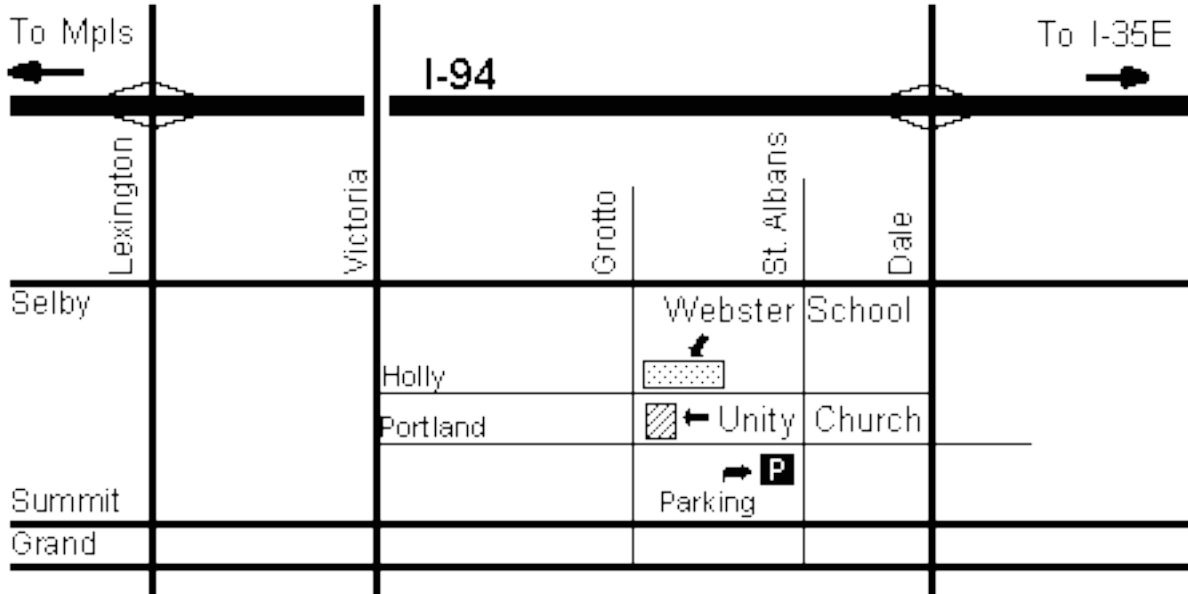

**Directions to Rod Kinny CD Release Party Saturday Sept. 25th, 2010 from 7-9pm.
Unity Church-Unitarian in the Parish Hall**

How to Find

The entrance for Unity Church–Unitarian’s Sanctuary and Parish Hall is located on the corner of Portland Avenue and Grotto Street in Saint Paul, one block north of Summit and two blocks west of Dale. The entrance for the Church Office and many of the meeting rooms, is located on the Holly Avenue side of the building at our mailing address of 732 Holly Avenue.

Directions to Unity Church

If you are heading toward Saint Paul on I-35E from the north or on I-35W, find the best route to I-94 and follow the directions for I-94 below. If you are coming from the area around South Saint Paul or West Saint Paul, take US-52 north across the river to westbound I-94 and follow the directions I-94 below.

From I-94 (from the east or west) or I-35E (from the north)

Head to I-94 between downtown Saint Paul and downtown Minneapolis. Take I-94 to the Dale Street exit and head south. Turn right on Summit Avenue, which is the third set of stoplights after those on the highway’s frontage roads. Turn right onto Grotto Street, which is two blocks ahead. The church is one block ahead on the corner of Grotto and Portland.

From I-35E (from the south)

Take the Grand Avenue exit from I-35E and turn left at the stoplights at the top of the ramp. Cross over the highway and go up the big hill in front of you. (The hill is named Ramsey Street, but there are no obvious signs. Grand Avenue will curve off to the left.) At the top of the hill, turn left onto Summit Avenue. Drive down Summit Avenue, past the stoplights at Dale Street. Two blocks after Dale Street turn right onto Grotto Street. The church is one block ahead on the corner of Grotto and Portland.